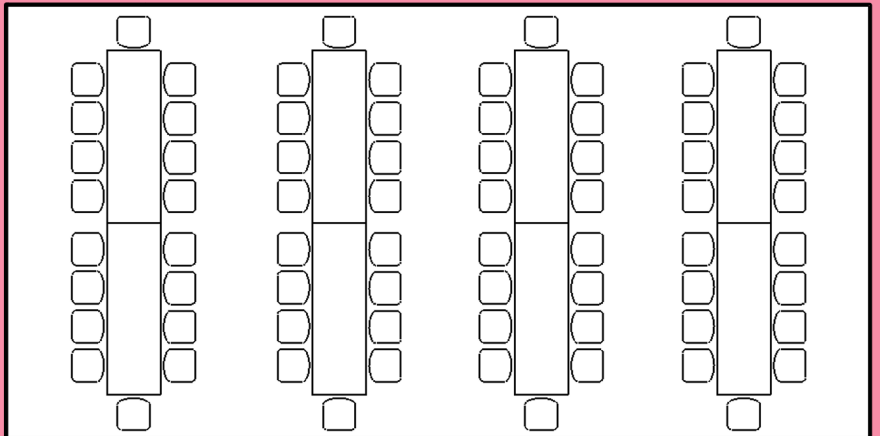

**20' x 40' Tent**  
*Table Options*

**OPTION: #1**

- 8 - Tables (60" Round)
- 64 - Chairs\*

\*(8) chairs per table

**OPTION: #2**

- 8 - Tables (8' long)
- 64-80 - Chairs\*

\*(8-10) chairs per table

**OPTION: #3**

- 10 - Tables (6' long)
- 60-80 - Chairs\*

\*(6-8) chairs per table