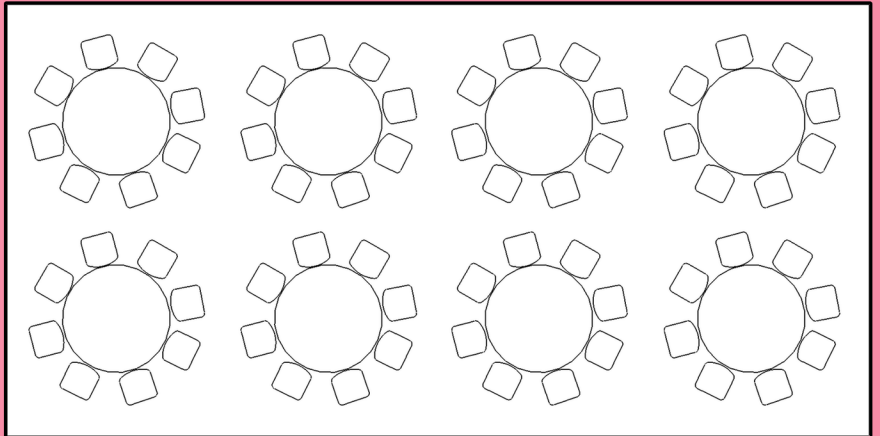

**20' x 40' Tent**  
*Table Options*

**OPTION: #1**

- 8 - Tables (60" Round)
- 64 - Chairs\*

\*(8) chairs per table

**OPTION: #2**

- 8 - Tables (8' long)
- 64-80 - Chairs\*

\*(8-10) chairs per table

**OPTION: #3**

- 10 - Tables (6' long)
- 60-80 - Chairs\*

\*(6-8) chairs per table