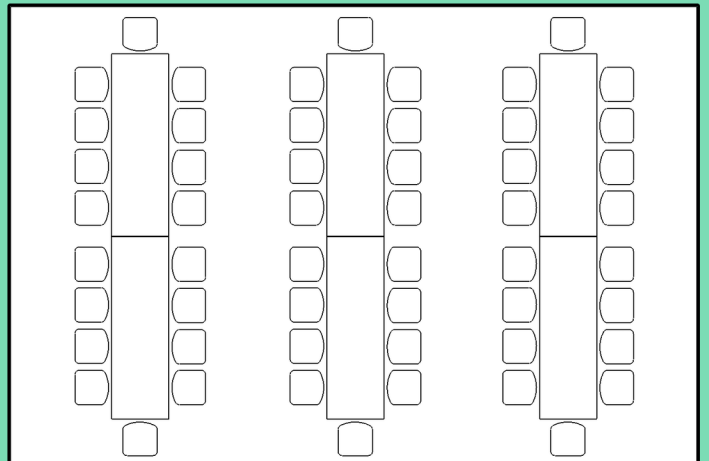

20' x 30' Tent
Table Options

OPTION: #1

- 6 - Tables (60" Round)
- 48 - Chairs*

*(8) chairs per table

OPTION: #2

- 6 - Tables (8' long)
- 48-60 - Chairs*

*(8-10) chairs per table

OPTION: #3

- 8 - Tables (6' long)
- 48-64 - Chairs*

*(6-8) chairs per table