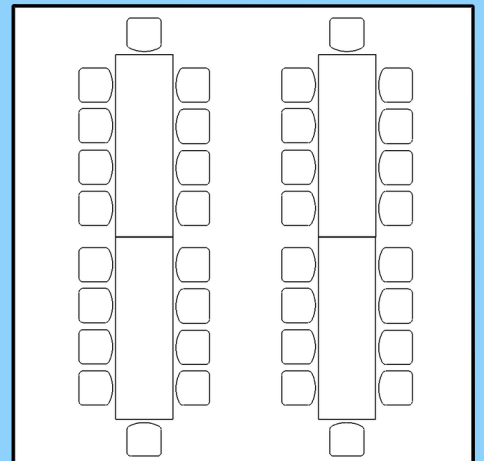

**20' x 20' Tent**  
*Table Options*

**OPTION: #1**

- 4 - Tables (60" Round)
- 32 - Chairs\*

\*(8) chairs per table

**OPTION: #2**

- 4 - Tables (8' long)
- 32-40 - Chairs\*

\*(8-10) chairs per table

**OPTION: #3**

- 6 - Tables (6' long)
- 36 - Chairs\*

\*(6) chairs per table