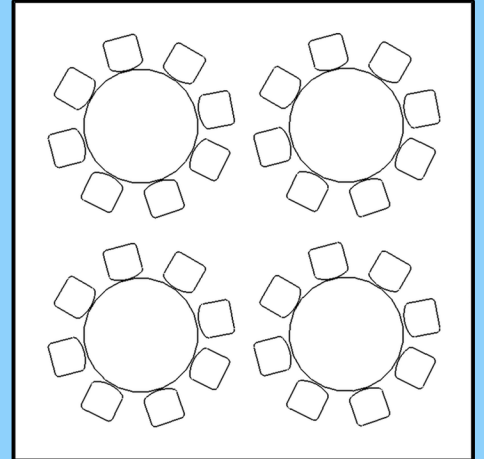

**20' x 20' Tent**  
*Table Options*

**OPTION: #1**

- 4 - Tables (60" Round)
- 32 - Chairs\*

\*(8) chairs per table

**OPTION: #2**

- 4 - Tables (8' long)
- 32-40 - Chairs\*

\*(8-10) chairs per table

**OPTION: #3**

- 6 - Tables (6' long)
- 36 - Chairs\*

\*(6) chairs per table